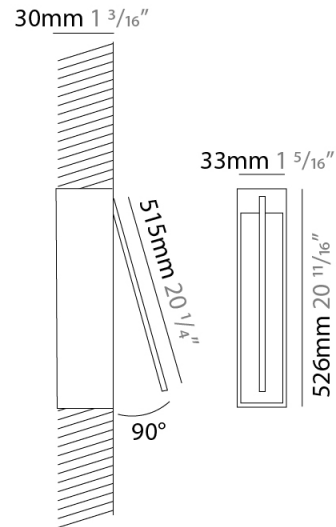

SPILLO 1 ROD RECESSED

D46007- -

base number
Color   Finish
Temperature   Options

1. To build a product code in our configurator select the specify button on the base model # product page
2. To build a manual product code on this datasheet choose from the options listed below in blue font and add the suffix to the base model #

GENERAL

Series: Spillo
Subseries: Spillo 1 Rod
Brand: Icone
Division: Design
Mounting Type: Recessed
Mounting Location: Wall
Subcategory: Ambient

PHYSICAL

Shape: Rectangle
Width (mm): 33
Width (in): 1 ⁵/₁₆
Height (mm): 526
Height (in): 20 ¹¹/₁₆
Min. Recessing Depth (mm): 30
Min. Recessing Depth (in): 1 ³/₁₆
Light Distribution: Adjustable
Fixture Finish: WHI / BLK / CHR / BGD
Fixture Material: Brass

ELECTRICAL

Lamp Type: LED
Total Output Wattage (W): 6.6
Dimming: 0-10V Dimming
Driver Included: No
Driver Location: Remote
Driver Type: Constant Voltage - 120 / 277Vac
Driver Class: Class 2
Input Voltage (V): 120 - 277
Output Voltage (V): 12
Upon Request: (Not included, see components) 0-10Vdc dimming / 277Vac

LED

Color Temperature (°K): 2700 / 3000
Nominal Lumen (lm): 550
CRI: >90 CRI
Lamp Life (hrs): 50000

OPTICAL

Adjustability: Tilt 120°

RATINGS AND CERTIFICATIONS

Certified By: Certified for North American Standards
IP rating: IP20

PROJECT
TYPE
SPECIFIER
QUANTITY
DATE